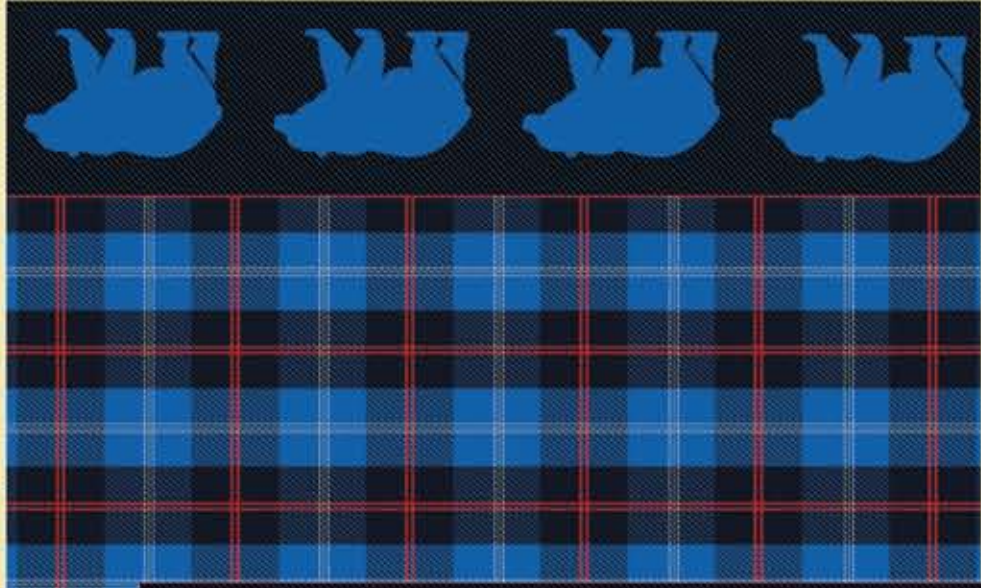

# BEAR SOFT PLAID BLANKET ASST

**Item # CMP0402**

**50"x60"**

**Made of 100%**

**polyester coral fleece super soft.**

**Double sided printing w/ plaid-bear design**

**4 assorted colors:**

**green, blue, purple, & red.**

**Wilcor**  
*Outdoors*