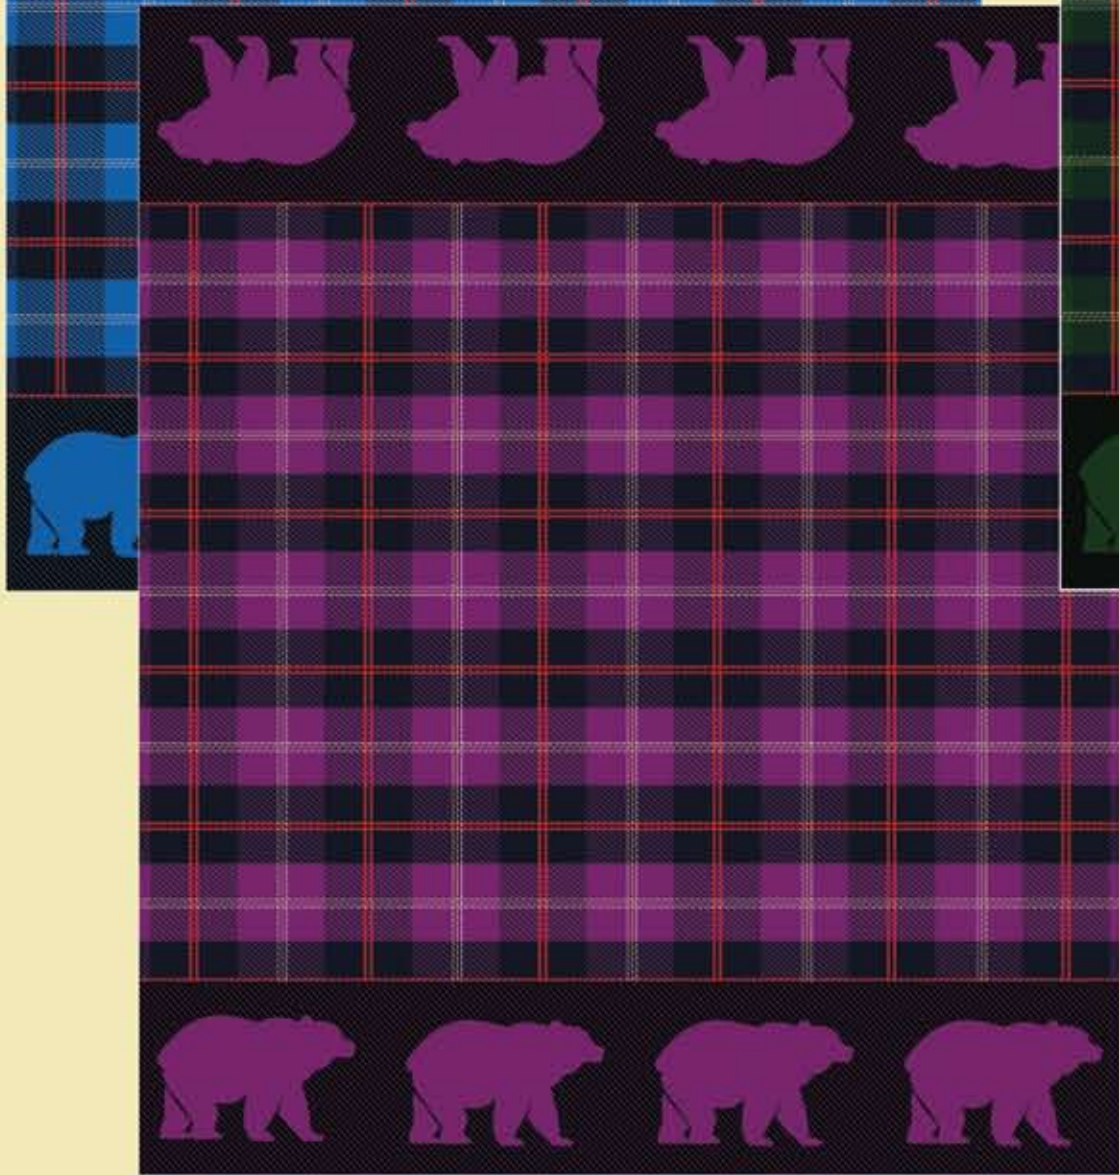

# BEAR SOFT PLAID BLANKET ASST

**Item # CMP0402**

**50"x60"**

**Made of 100%**

**polyester coral fleece super soft.**

**Double sided printing w/ plaid-bear design**

**4 assorted colors:**

**green, blue, purple, & red.**